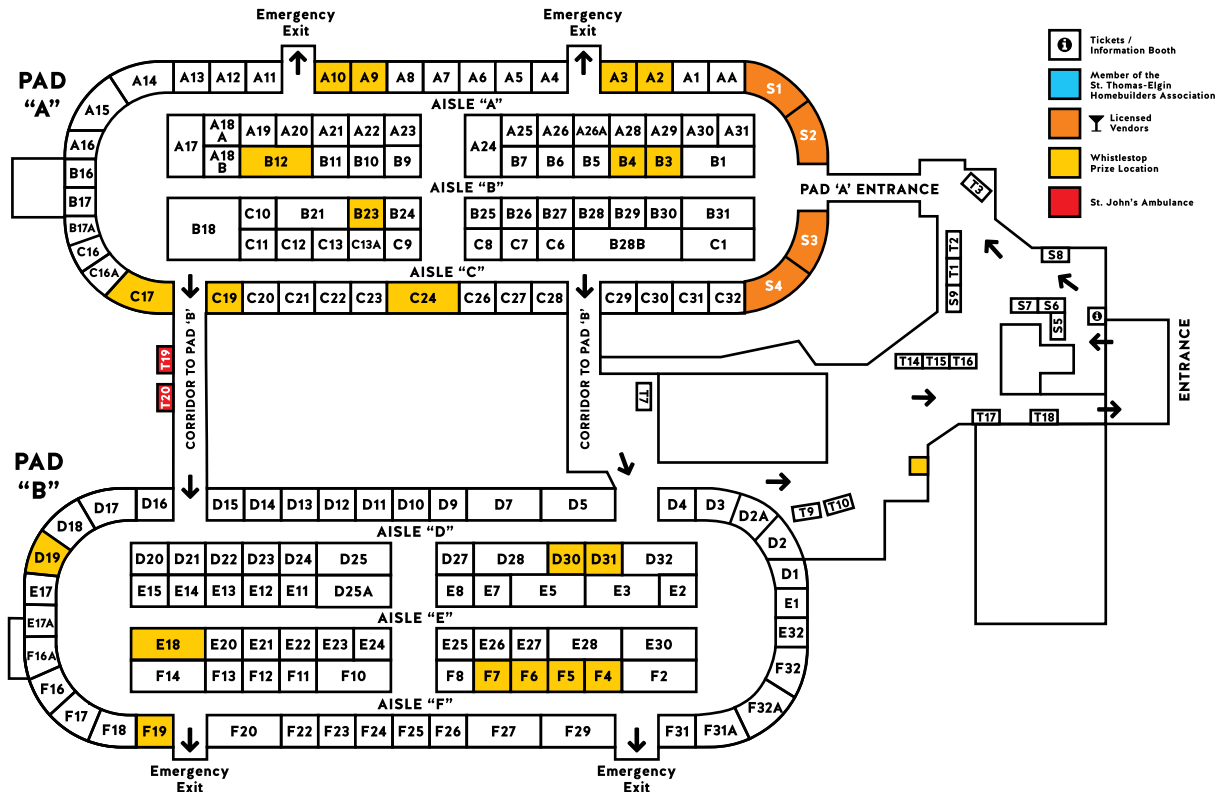

# 2026 HOME SHOW

## JOE THORNTON COMMUNITY CENTRE

APR 10 5-9  
 APR 11 10-7  
 APR 12 11-5