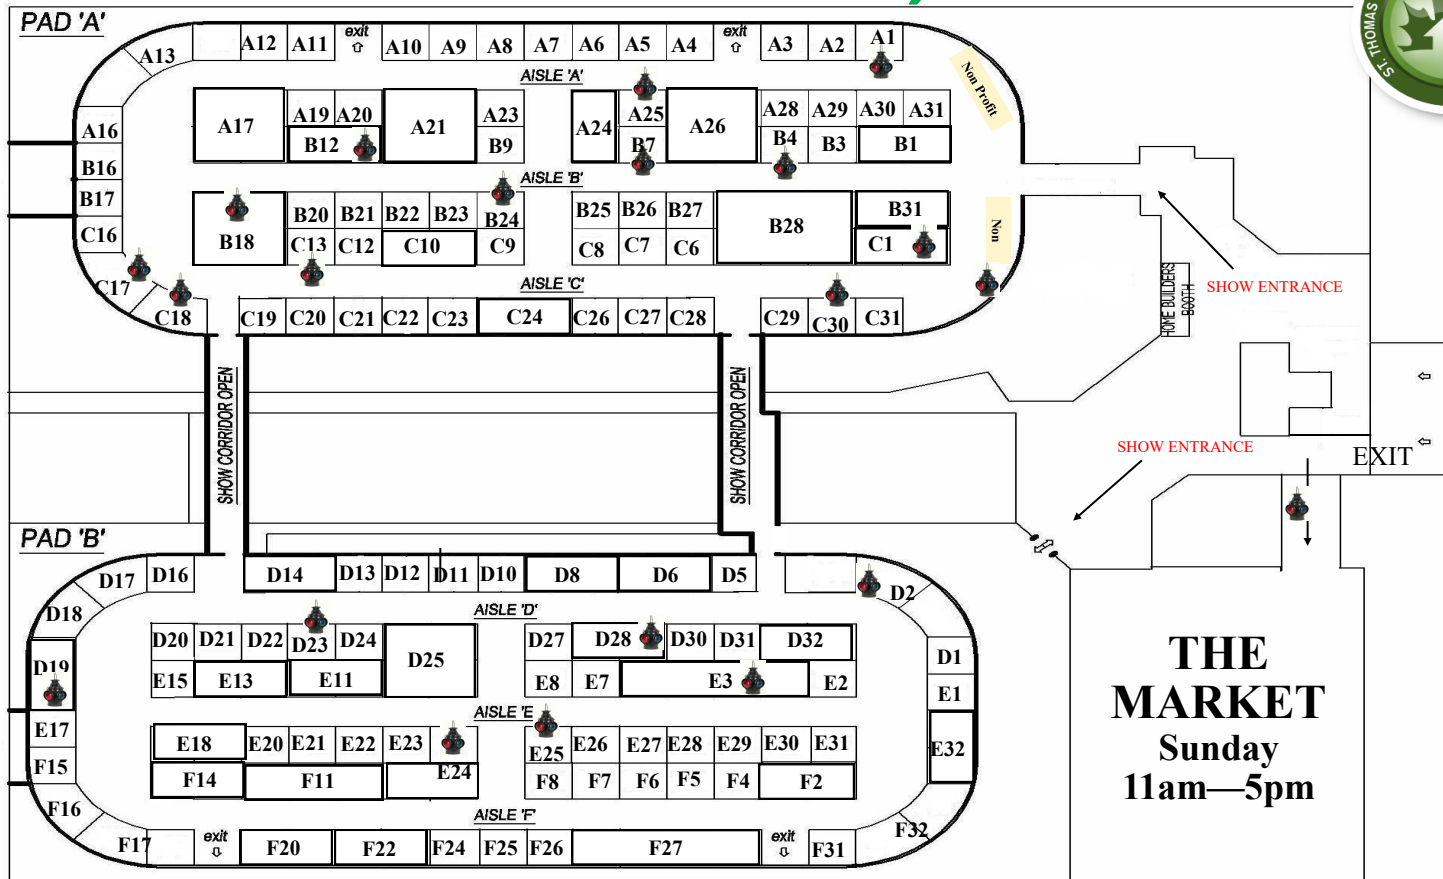

2019 ST. THOMAS HOME SHOW, March

1st Choice Home Solutions
A Cut Above Meats
A1 Unique Installations
Action Financial Group—HollisWealth
Advantage Farm Equipment
AH Designs
AJN Water Proofing
Alexelle Slipcovers and Upholstery
AM Group of Companies
Ambrose Plumbing
Arbonne
Aylmer Flooring
Bakker Concrete
Banman Windows & Doors
Bath Expert
Bath Fitters
Beamish Landscaping
Beck Hearing
Ben Gilbert Roofing
Blue Jay Irrigation
CAPOR Windows & Doors
Carmichael Meats
Century Sound
City of St. Thomas
CLC Tree Service Ltd
Continental Home Improvements
Corner Glass
Costco
CrimeStoppers
Culligan
Davey & Davey Cabinetry
DHP Contracting
Donwest
Doug Tarry Ltd.
Downtown Development Board
DryBasements.com
Dryer Vent Wizard
Eco Insulation Franchising Inc.

F16 Elgin County Tourism
F31 Elgin Pure Water
C24 Elgin Seasonal Services
E23 Empire Sealing
D25 Exact Septic Installations
A9 Family Health Options
F25 Ferguson Thorpe Construction
A29 Ferrari Concrete Ltd.
B28 First Class Windows & Doors
C30 Form A Fence (Country Estate Fencing)
A8 Gastech Solutions
B21 Geerlinks Home Hardware & Furniture
E15 George's Plumbing and Heating Inc.
C29 Gideons International
E3 Goodbye Skeeter
D32 Gravel Doctor Ontario Ltd.
D14 Green Metal Roofing & Manufacturing
A2 GWB Heating & Cooling Inc.
B23 H. Broer Equipment
A28 Habitat for Humanity Heartland Ontario
D27 Happy Bees Honey / Enjo
A31 Hayhoe Homes
D20 Healthy Life-Styles Nutrition Centres
F11 HearingLife
C10 Heritage Renovations Windows & Doors
F14 Huron Tractor
D5 HWC Insurance
E1 J&K Overhead Doors
E17 Jackpot City
B4 Kind Roofing and Sheet Metal
C13 Koolen Electric
B31 Kuntry Gazebos
D21 LeafFilter North of Canada, Inc
B9 Libro Credit Union
E24 Livin Style Furniture
B3 Lockington Homes
A6 Mary Kay
D6 McConville Omni Insurance Brokers Inc
Meridian Credit Union

D10 Metal Roofing Outlet
D19 Moose River Chamois Company
A12 MP Custom Homes
D22 Mr Bamboo
D24 My Final Wishes
A1 My Fireplace / COAD
F31 Noad Chiropractic Clinic
B16 Norwex
A16 Oakview Deck Co.
E8 Ontario Deck Railing Ltd
C1 Poynt360-Shaw Direct
B26 Railway City Tourism
A30 Reliance Home Comfort
E7 Renewal by Andersen
C6 Rogers Communications Canada
E20 Roto-Static
E26 Roy Inch & Sons Service Experts
D16 Royal Bank of Canada
A13 Ruby Farms
A4 Second Nature Land Design
C9 Sentry Windows and Doors
B1 Silverthorn Landscape Supplies
E32 SJ Garden Sheds
D1 Sockaloni
B18 Southwest Railing & Glass Showers /
D2 Westminster Glass & Mirror
A25 St. Thomas Fire Department
C28 St. Thomas Ford Lincoln
C26 St. Thomas Golf & Country Club
A3 St. Thomas Interact Club
C21 St. Thomas Public Library
F20 St. Thomas Rent-all
F8 STEAM Education Centres
C20 STEGH Foundation
A21 Stevens Irrigation
C31 Stonepark London
E30 Strong Arm Forge Inc.
C17 Student Works Painting
C23 Talbotville Windows & Doors
The Back Deck Men
The Bathroom Makeover Company